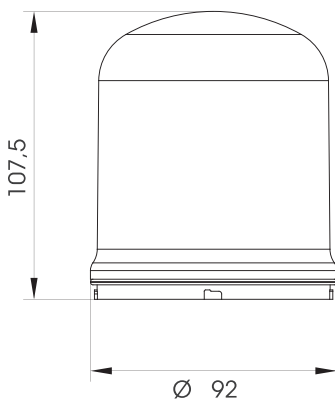

spanning tension	basissen - bases				
12/24 Vac/dc	PB101	PB201	PB301	PB401	PB501
40-80 Vac/dc	-	PB202	PB302	PB402	PB502
120-240 Vac	-	PB203	PB303	PB403	PB503
PNP 12/24 Vdc	-	PB204	PB304	PB404	-